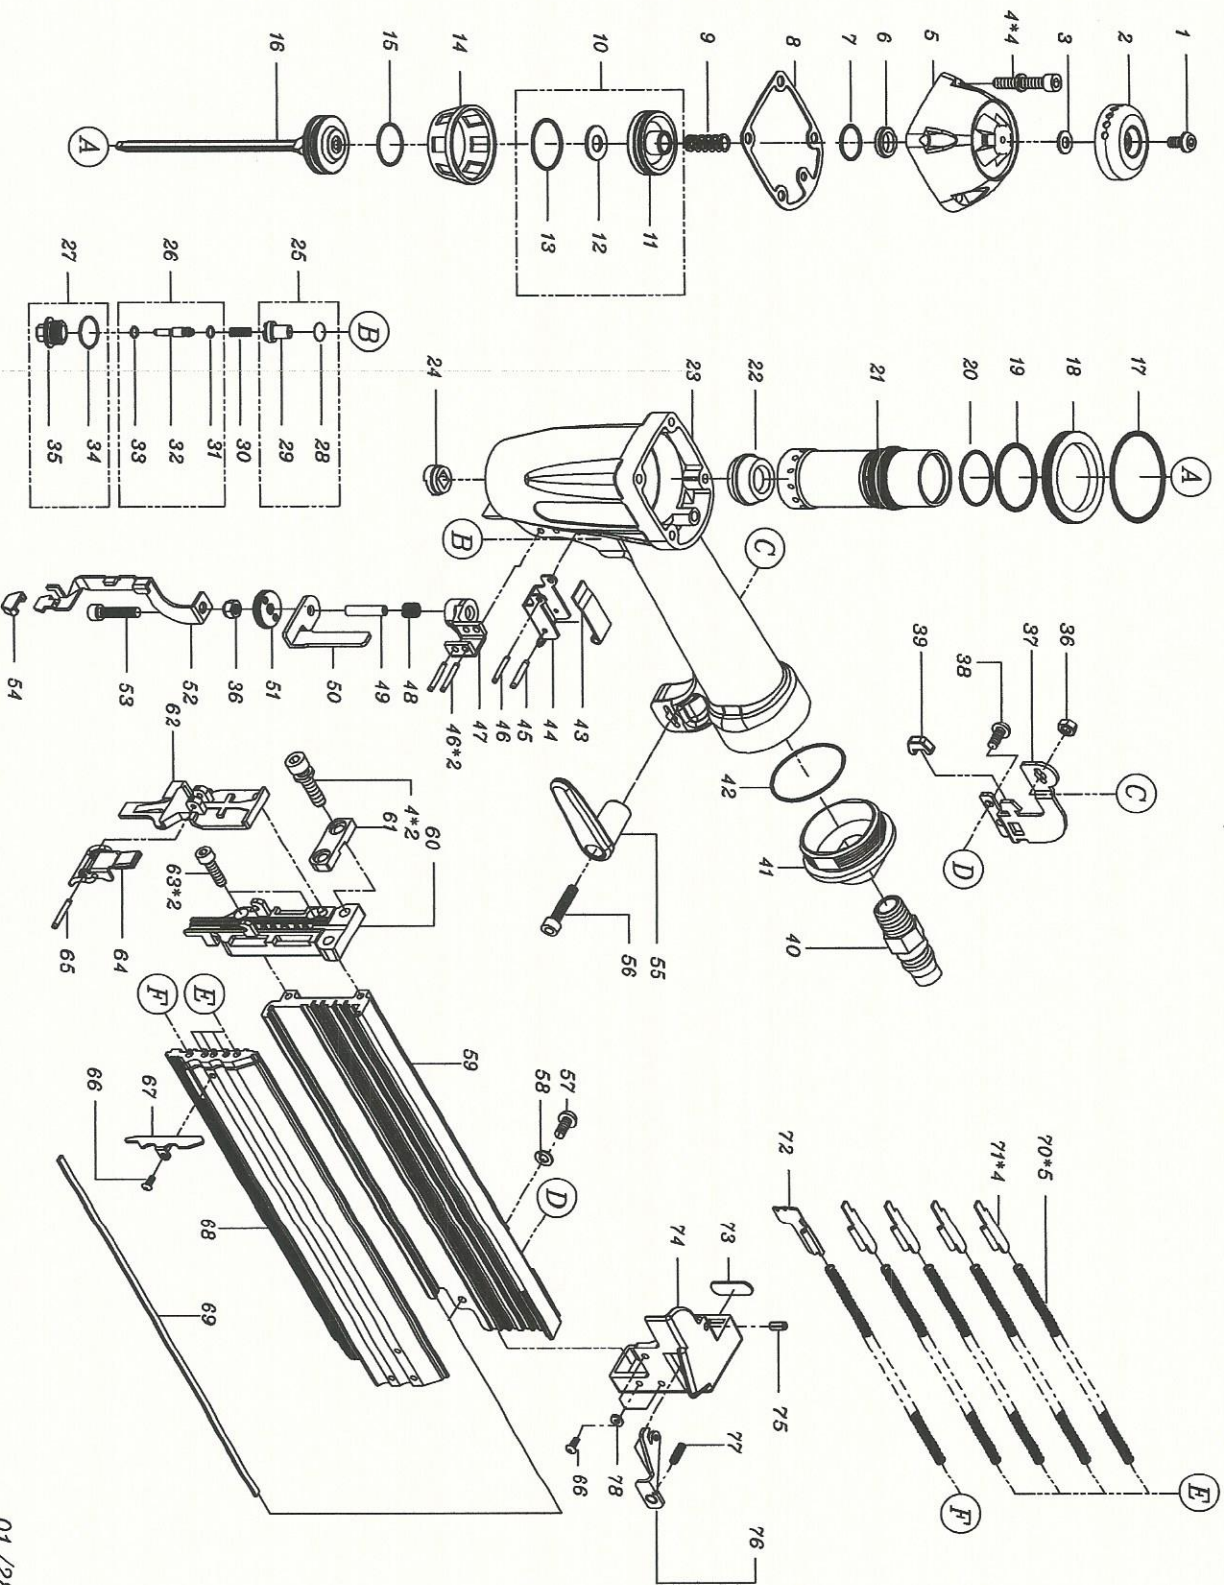

EXPLODED DIAGRAM OF FN/15S

MODEL FN/155 PART LIST

DRAWING NUMBER	PART NUMBER	DESCRIPTION	ITEM QTY	DRAWING NUMBER	PART NUMBER	DESCRIPTION	ITEM QTY
1	RH99001	HEX.SOC.HD.SCREW	1	40	RH94002-01	AIR PLUG	1
2	RH10422	DEFLECTOR	1	41	RH28101	END CAP	1
3	RH15840	SEAL	1	42	RH96037	O-RING	1
4	RH99006-01	HEX.SOC.HD.SCREW	6	43	RH10011	SECONDARY TRIGGER	1
5	RH1D360	CAP	1	44	RH1D350	TRIGGER	1
6	RH10001	SEAL	1	45	RH93001	SPRING PIN	1
7	RH96005	O-RING	1	46	RH93004	SPRING PIN	3
8	RH236-06	CAP GASKET	1	46	RH93004	SPRING PIN	2
9	RH10008	SPRING	1	47	RH1D280	SAFETY GUIDE	1
10	RH28330	HD.VALVE PISTON ASSEMBLY	1	48	RH1D330	SAFETY SPRING	1
11	RH28090	HD.VALVE PISTON	1	49	RH1D130	SLEEVE	1
12	RH28210	COLLAR	1	50	RH1D300	SAFETY B	1
13	RH96037	O-RING	1	51	RH1D140	ROLL	1
14	RH236-08	CYLINDER BUSHING	1	52	RH1D030	SAFETY A	1
15	RH96078	O-RING	1	53	RH99041	HEX.SOC.HD.SCREW	1
16	RH1D171	DRIVER UNIT	1	54	RH52150	RUBBER SAFETY TIP	1
17	RH96050	O-RING	1	55	RH603-TA235-65	CRADLE	1
18	RH236-14	CYLINDER SPACER	1	56	RH99022	HEX.SOC.HD.SCREW	1
19	RH96036	O-RING	1	57	RH603-TA235-68	HEX.SOC.HD.BOLT	1
20	RH96038	O-RING	1	58	RH603-TA235-39	WASHER	1
21	RH236-18	CYLINDER	1	59	RH1D090	MAGAZINE	1
22	RH28050	BUMPER	1	60	RH1D011	WEAR PLATE	1
23	RH1D160	GUN BODY	1	61	RH1D240	NOSE COVER B	1
24	RH236-22	RAM GUIDE	1	62	RH1D310	NOSE COVER A ASSY.	1
25	RH10052	TRIGGER VALVE W/ O-RING	1	63	RH99004	HEX.SOC.HD.SCREW	2
26	RH1D370	TRIGGER VALVE STEM W/O-RINGS	1	64	RH28340	QUICK RELEASE COVER	1
27	RH1D290	TRIGGER VALVE GUIDE W O-RING	1	65	RH93009	SPRING PIN	1
28	RH96074	O-RING	1	66	RH603-TA235-58	SCREW	4
29	RH10046	TRIGGER VALVE	1	67	RH1D050	PUSHER STOP	1
30	RH10048	SPRING	1	68	RH1D100	MAGAZINE COVER	1
31	RH96010	O-RING	1	69	RH1D230	STEEL RAIL	1
32	RH1D270	TRIGGER VALVE STEM	1	70	RH1D250	PUSHER SPRING	5
33	RH96001	O-RING	1	71	RH1D080	PUSHER B	4
34	RH96298	O-RING	1	72	RH1D070	PUSHER A	1
35	RH1D260	TRIGGER VALVE GUIDE	1	73	RH603-TA235-64	RUBBER PLATE	1
36	RH92002	LOCK NUT	2	74	RH1D150	SLIDER CAP	1
37	RH1D020	LATCH BRACKET	1	75	RH603-TA235-60	SPRING PIN	1
38	RH603-TA235-38	HEX.SOC.HD.BOLT	2	76	RH603-TA235-56	LATCH	1
39	RH52150	RUBBER SAFETY TIP	1	77	RH603-TA235-50	SPRING	1
				78	RH603-TA235-59	WASHER	3