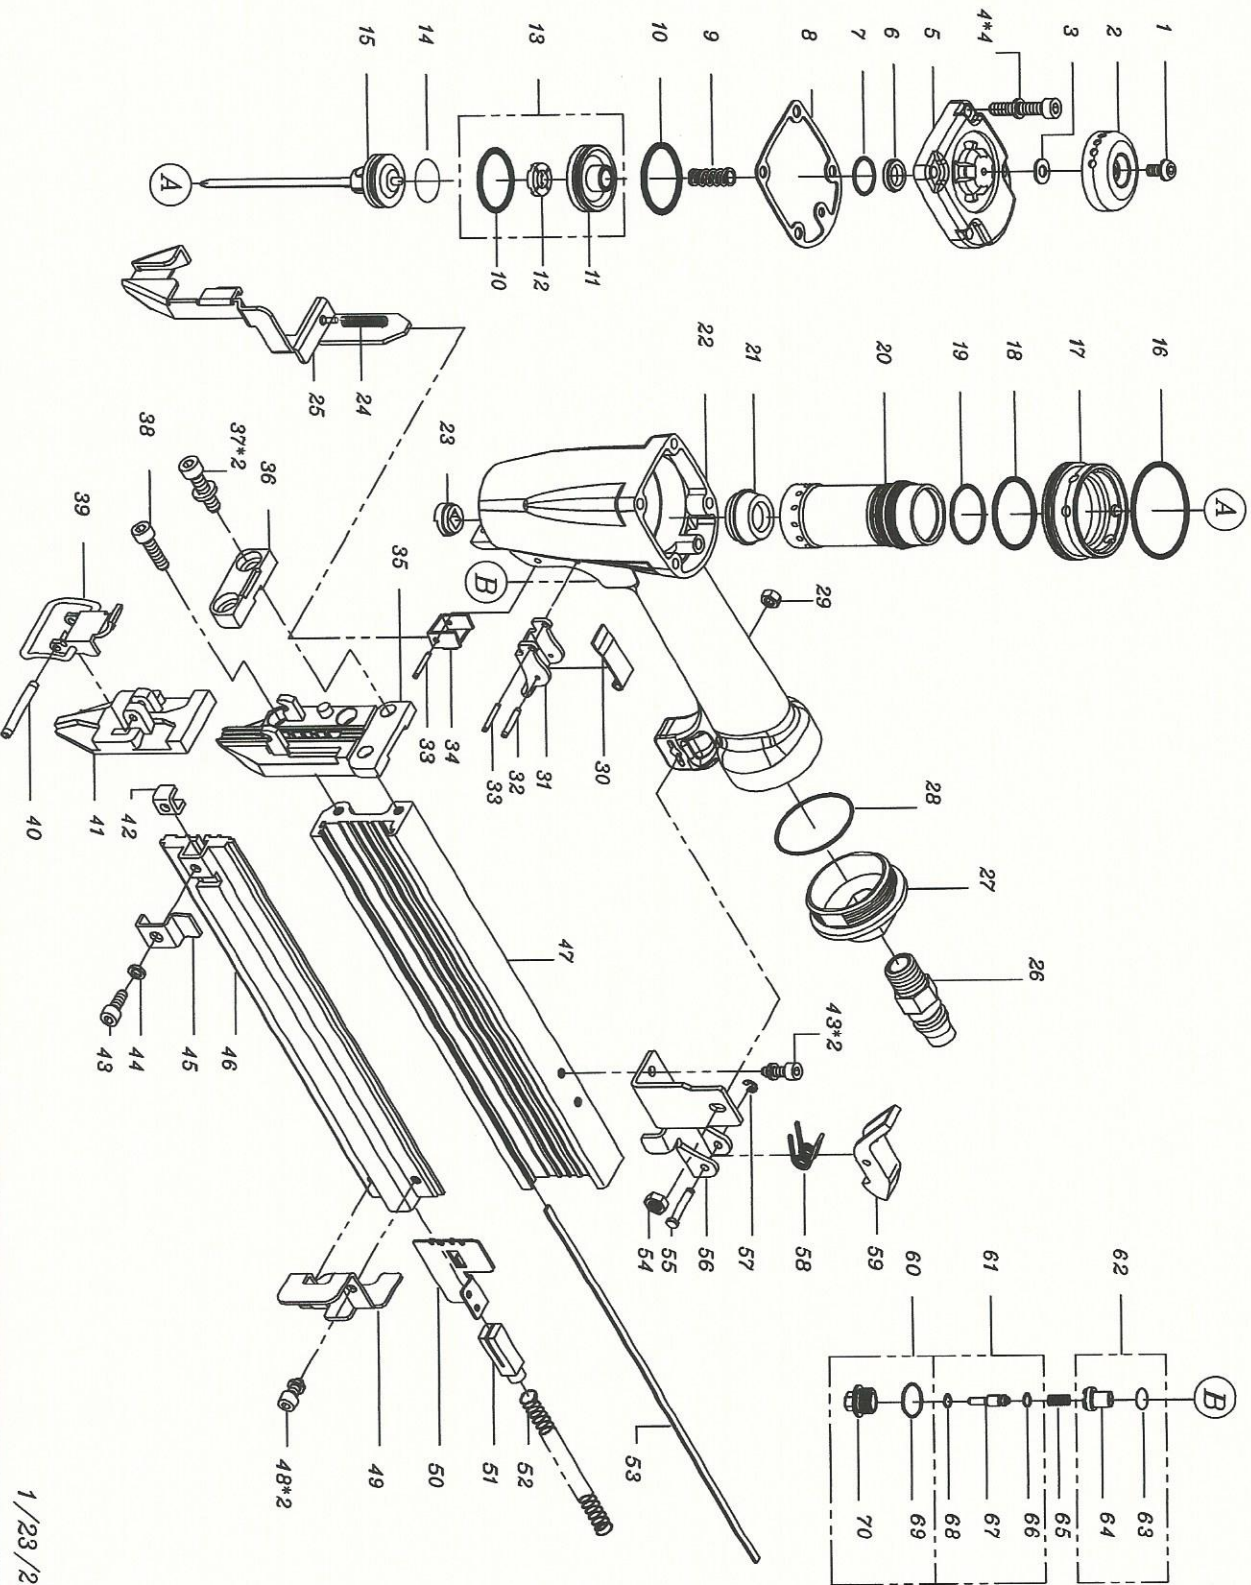

EXPLODED DIAGRAM OF BT/18S

MODEL BT/18S PART LIST

DRAWING NUMBER	PART NUMBER	DESCRIPTION	ITEM QTY	DRAWING NUMBER	PART NUMBER	DESCRIPTION	ITEM QTY
1	RH99001	HEX.SOC.HD.SCREW	1	36	RH10110	NOSE COVER B	1
2	RH10422	DEFLECTOR	1	37	RH99008-0	HEX.SOC.HD.SCREW	2
3	RH15840	SEAL	1	38	RH99004	HEX.SOC.HD.SCREW	2
4	RH99006-0	HEX.SOC.HD.SCREW	4	39	RH28340	QUICK RELEASE COVER	1
5	RH1A082	CAP	1	40	RH93009	SPRING PIN	1
6	RH10001	SEAL	1	41	RH10581	NOSE COVER A ASSY.	1
7	RH96005	O-RING	1	42	RH10630	BRACKET	1
8	RH236-06	CAP GASKET	1	43	RH99003-0	HEX.SOC.HD.SCREW	3
9	RH10008	SPRING	1	44	RH97001	SPRING WASHER	1
10	RH96008	O-RING	2	45	RH10620	BRACKET	1
11	RH1A005	HD.VALVE PISTON	1	46	RH10570	MAGAZINE COVER	1
12	RH1A340	CAP COLLAR	1	47	RH10560	MAGAZINE	1
13	RH1A321	HD.VALVE ASSEMBLY	1	48	RH99002-0	HEX.SOC.HD.SCREW	2
14	RH96078	O-RING	1	49	RH10610	LATCH PLATE	1
15	RH10330	PISTON RAM ASSEMBLY	1	50	RH10600	PUSHER	1
16	RH96050	O-RING	1	51	RH52350	SHAFT	1
17	RH1A031	CYLINDER BUSHING	1	52	RH10018	SPRING	1
18	RH96036	O-RING	1	53	RH10020	STEEL PLATE	1
19	RH96038	O-RING	1	54	RH92001-0	LOCK NUT	1
20	RH10310	CYLINDER	1	55	RH10660	PIN	1
21	RH28050	BUMPER	1	56	RH10590	LATCH BRACKET	1
22	RH236-62-2	GUN BODY	1	57	RH95001	E-RING	1
23	RH236-22	RAM GUIDE	1	58	RH15460	SPRING	1
24	RH236-08	CYLINDER BUSHING	1	59	RH10640	LATCH	1
25	RH10350	SAFTY ASSEMBLY	1	60	RH10051	TRIGGER VALVE W/ O-RING	1
26	RH94002-0	AIR PLUG	1	61	RH10050	TRIGGER VALVE STEM W/O-RINGS	1
27	RH28101	END CAP	1	62	RH10052	TRIGGER VALVE W/ O-RING	1
28	RH96037	O-RING	1	63	RH96074	O-RING	1
29	RH92001-0	LOCK NUT	1	64	RH10046	TRIGGER VALVE	1
30	RH10011	SECONDARY TRIGGER	1	65	RH10048	SPRING	1
31	RH10441	PRIMARY TRIGGER	1	66	RH96010	O-RING	1
32	RH93001	SPRING PIN	1	67	RH10047	TRIGGER VALVE STEM	1
33	RH93004	SPRING PIN	2	68	RH96001	O-RING	1
34	RH236-27	LATCH BRACKET	1	69	RH96004	O-RING	1
35	RH10551	NOSE	1	70	RH10045	TRIGGER VALVE GUIDE	1